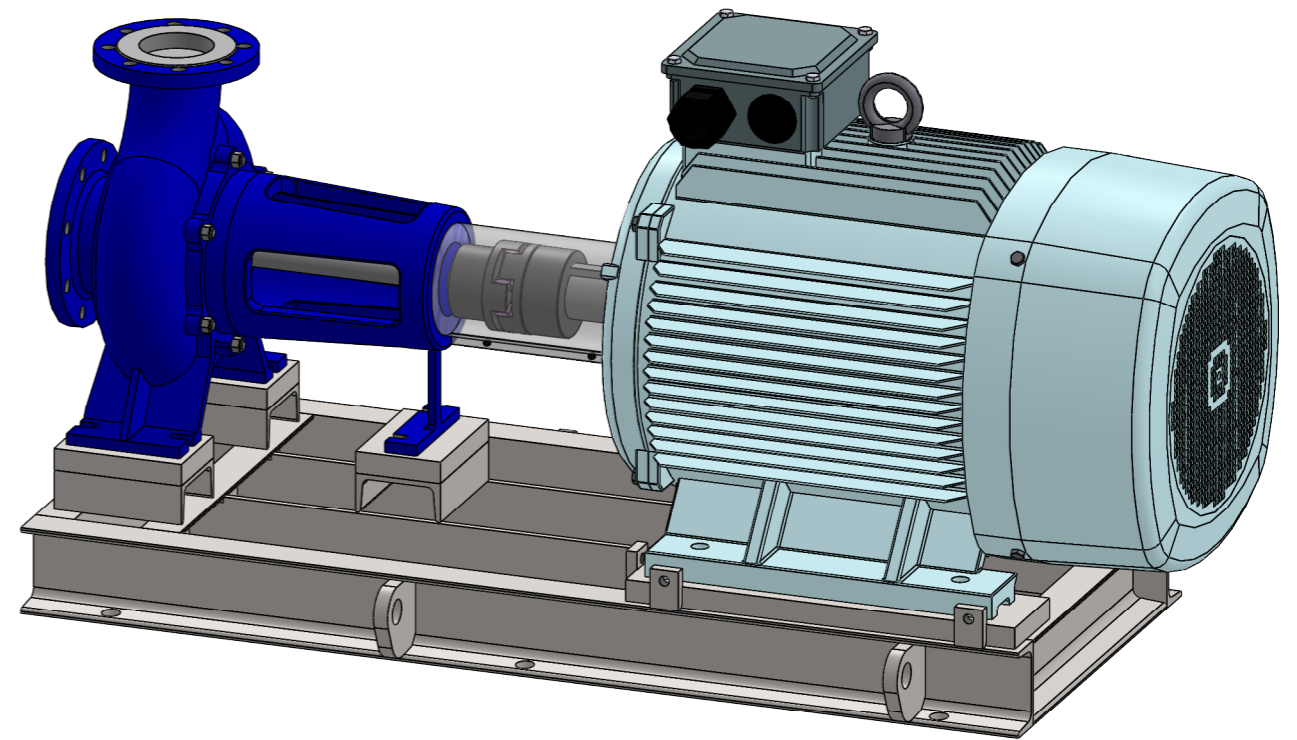

NHVe.100-250 [75,0 kW] n= 2900 obr/min

NHVe.100-250

75,0kW/2900 rpm

280-2

HYDRO-VACUUM S.p.A.

Grudziądz
Ul. Droga Jeziorna 8