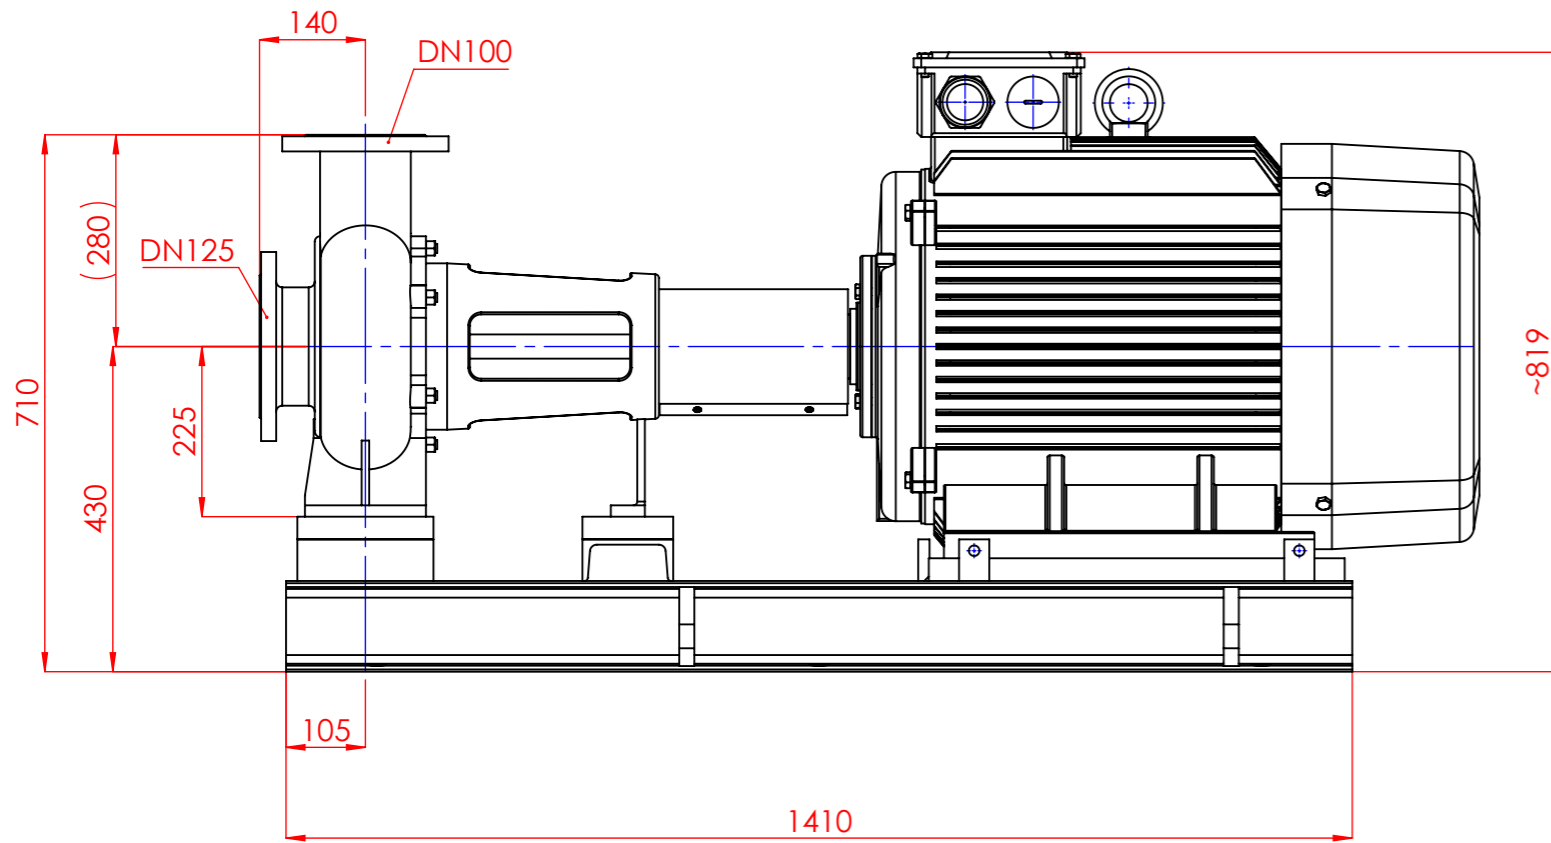

NHVe.100-250 [75,0 kW] n= 2900 obr/min

NHVe.100-250

75,0kW/2900 rpm

280-2

HYDRO-VACUUM S.p.A.

Grudziądz
Ul. Droga Jeziorna 8