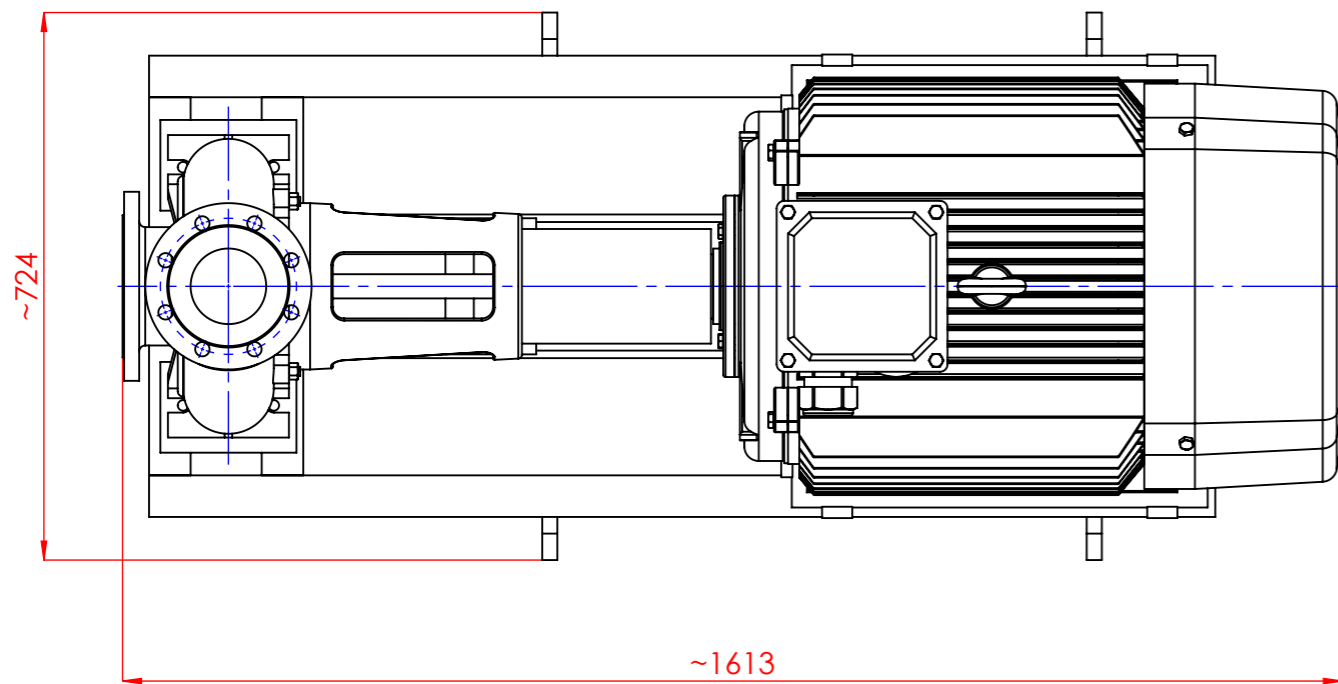

NHVe.100-250 [75,0 kW] n= 2900 obr/min

NHVe.100-250

75,0kW/2900 rpm

280-2

HYDRO-VACUUM S.p.A.

Grudziądz
Ul. Droga Jeziorna 8