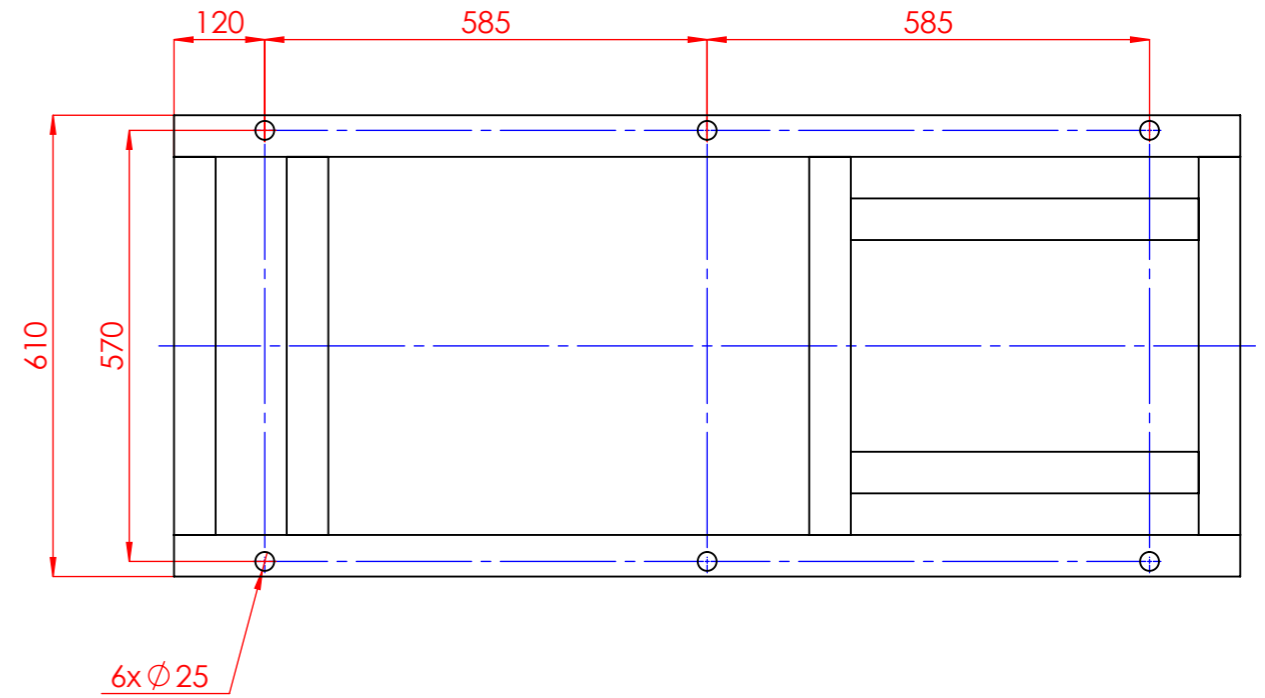

NHVe.100-250 [75,0 kW] n= 2900 obr/min

NHVe.100-250

75,0kW/2900 rpm

280-2

HYDRO-VACUUM S.p.A.

Grudziądz
Ul. Droga Jeziorna 8